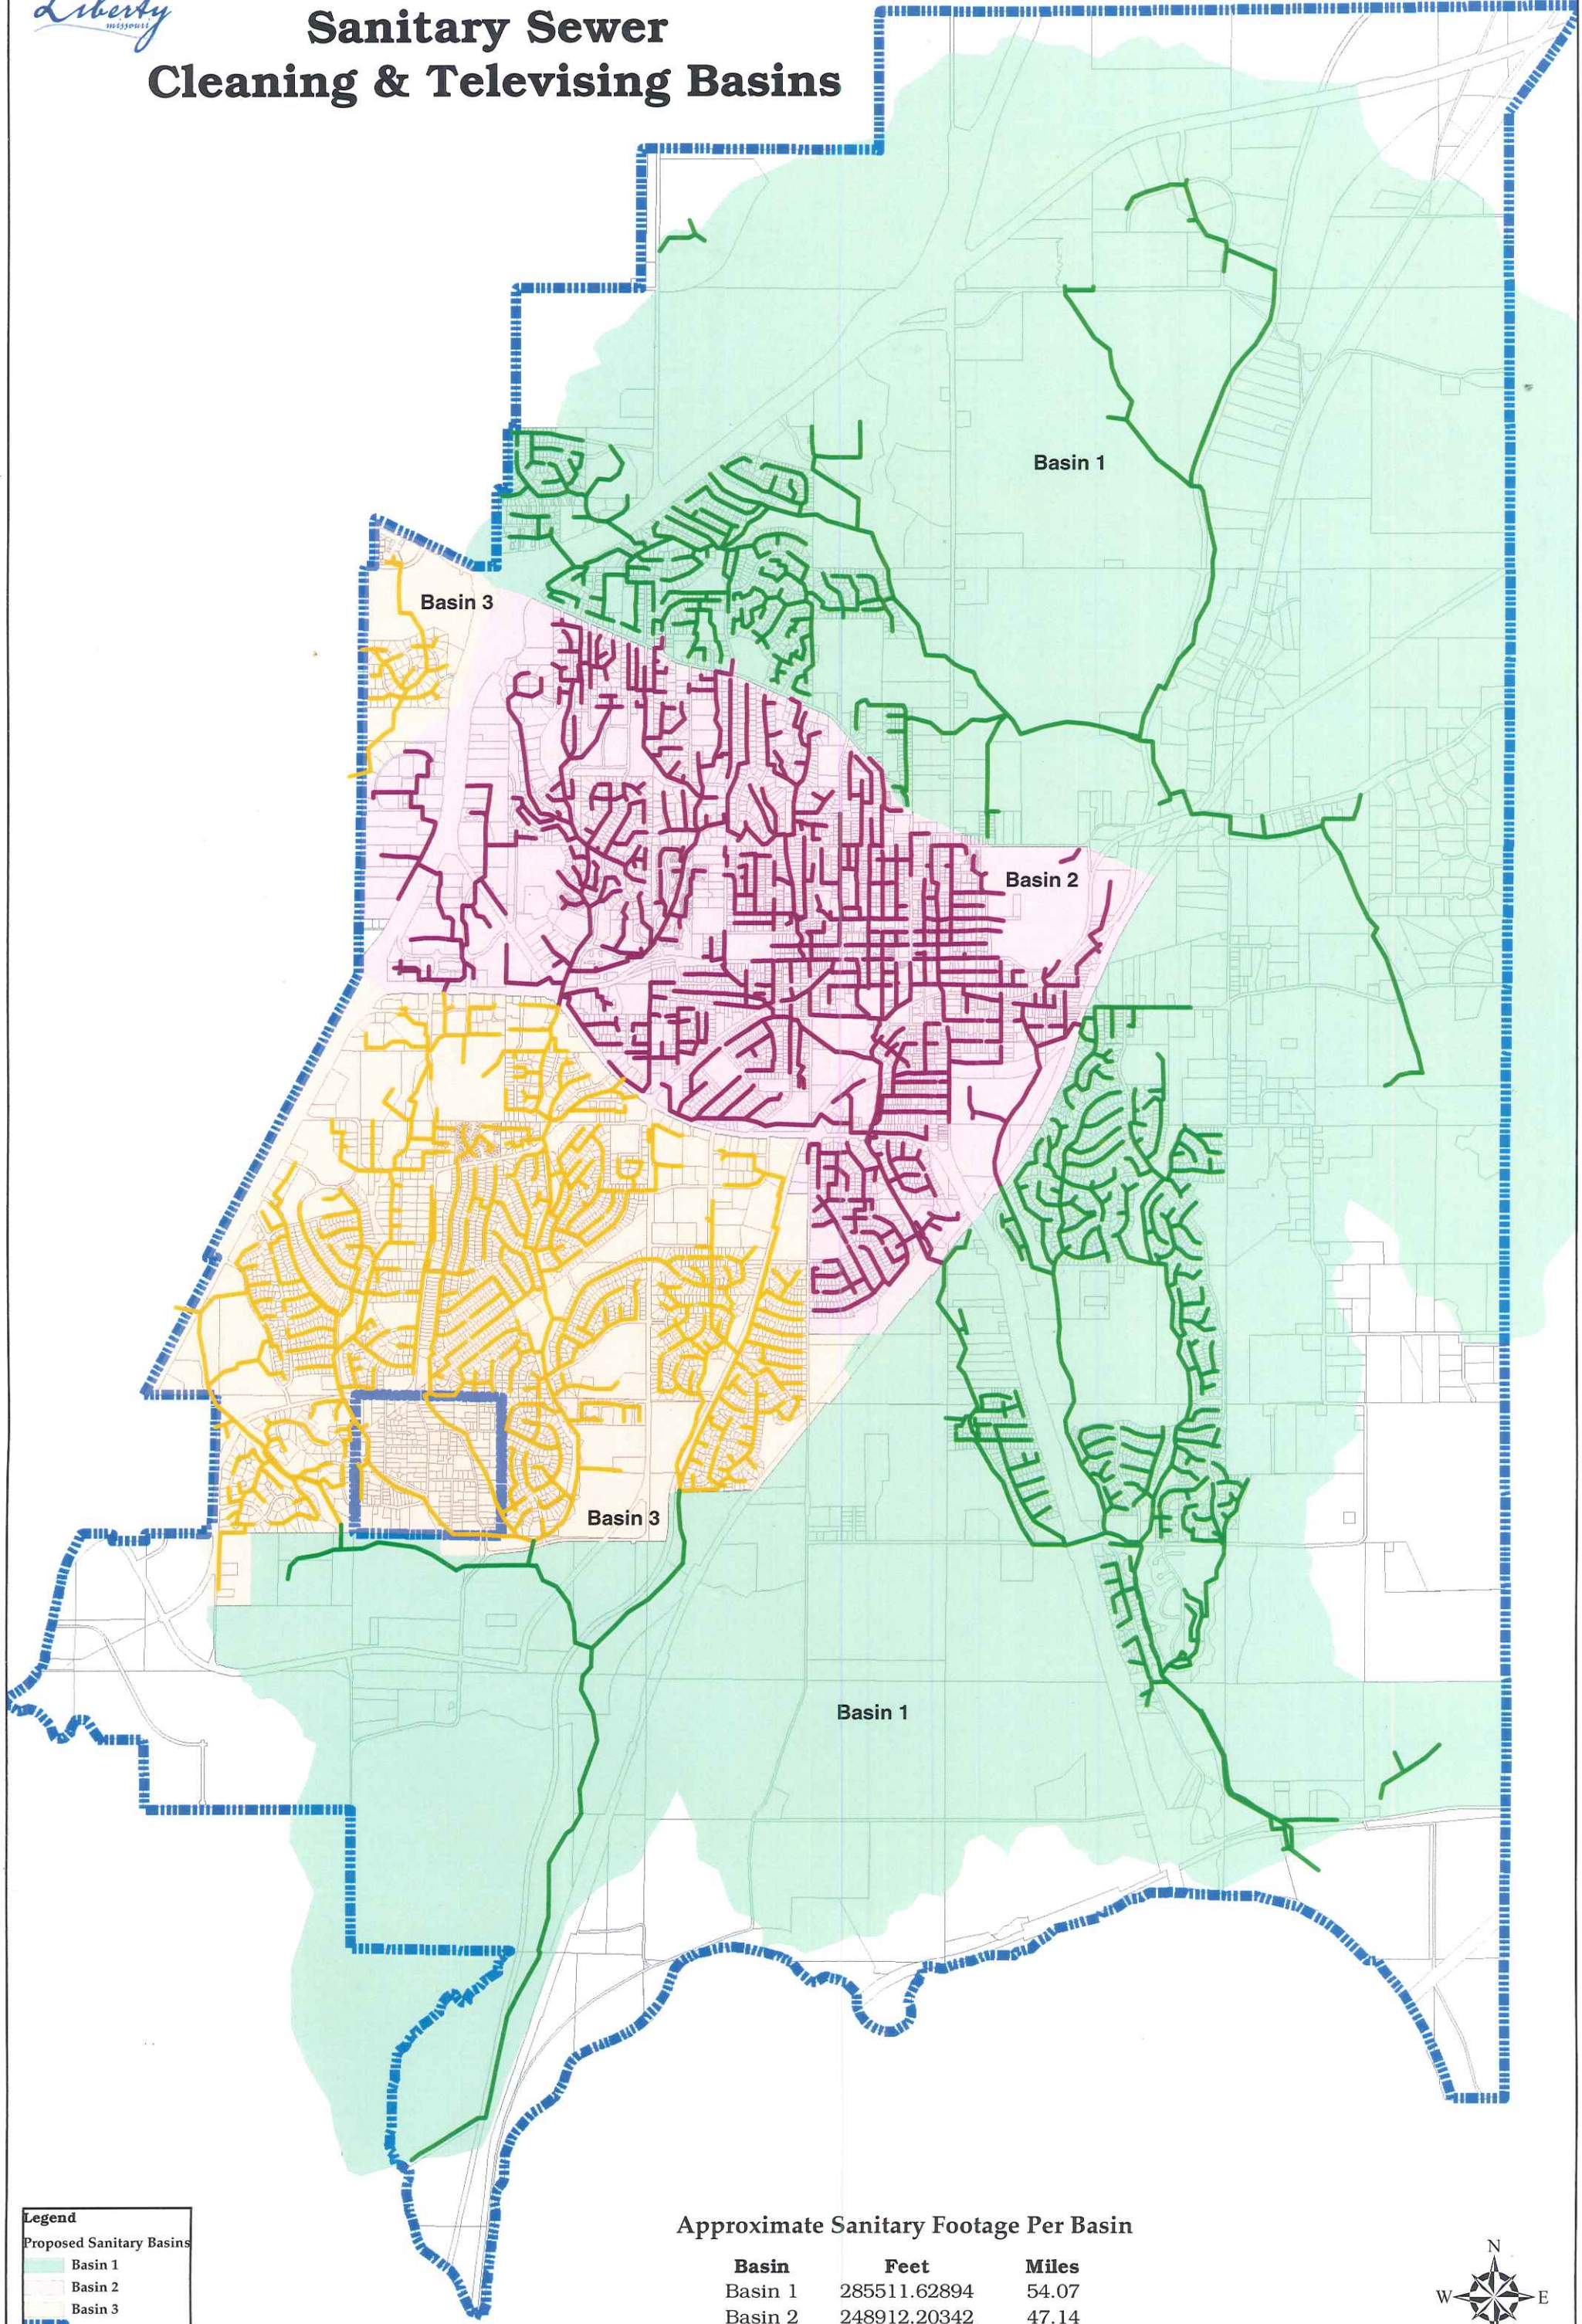

Sanitary Sewer Cleaning & Televising Basins

Legend

Proposed Sanitary Basins

- Basin 1
- Basin 2
- Basin 3
- Corporate Limits
- Liberty Parcels

Approximate Sanitary Footage Per Basin

Basin	Feet	Miles
Basin 1	285511.62894	54.07
Basin 2	248912.20342	47.14
Basin 3	282744.72943	53.55