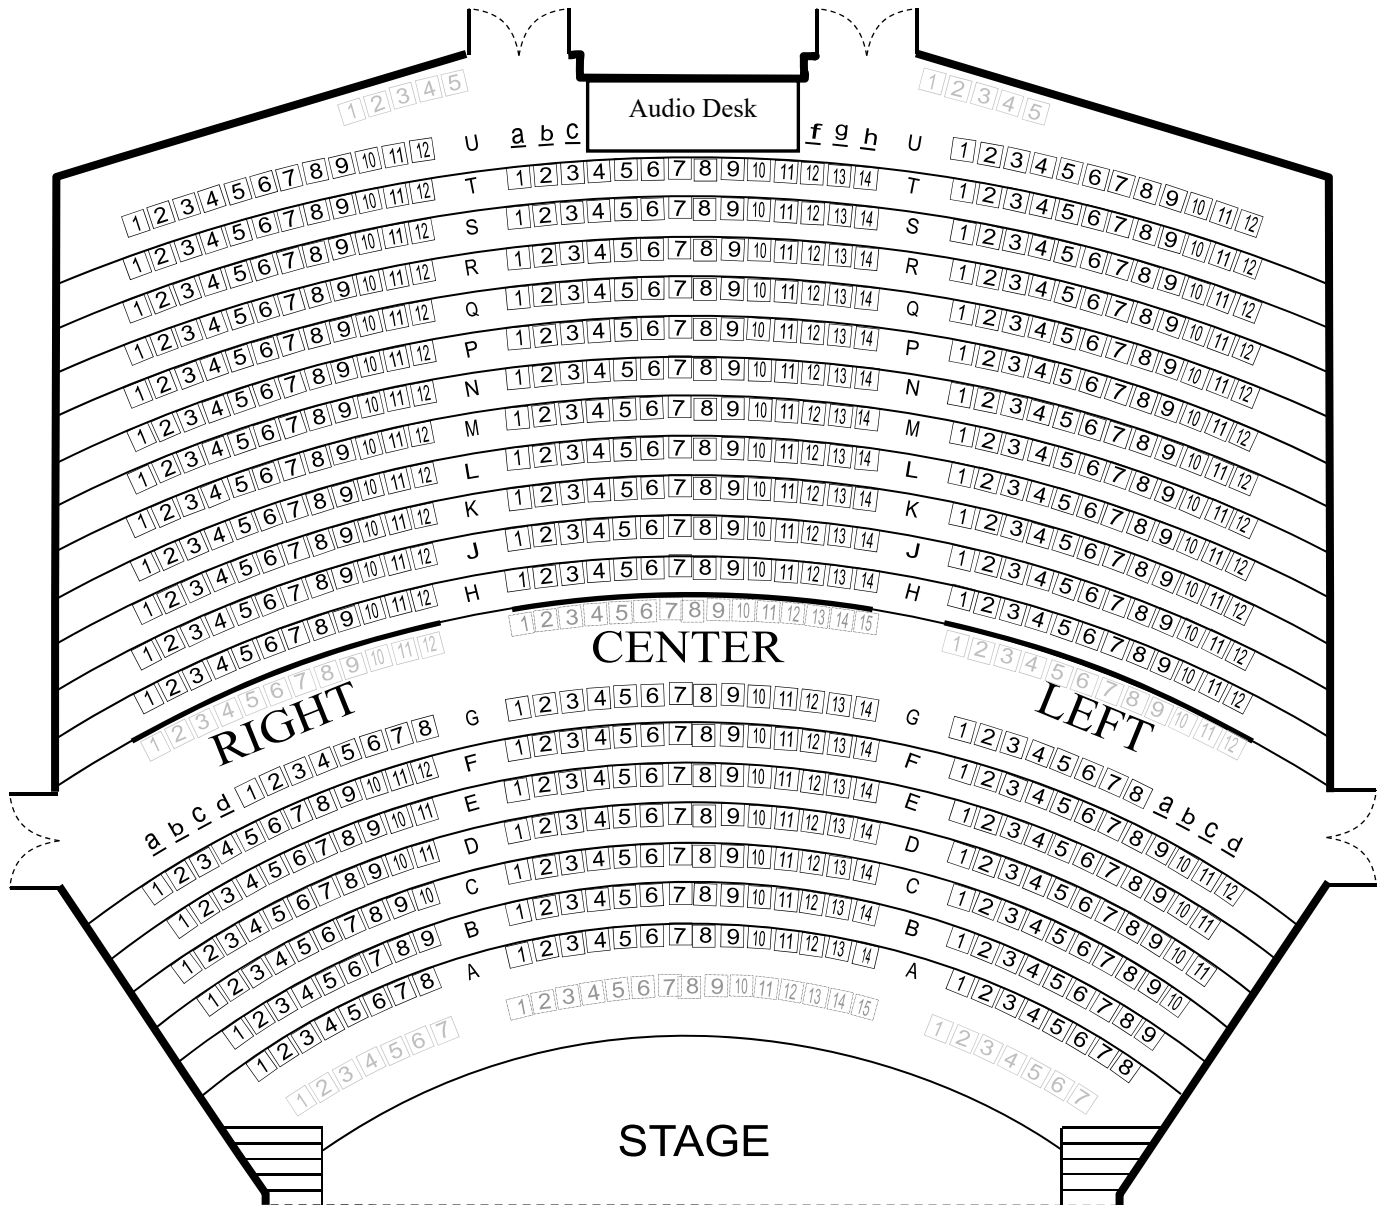

Liberty Performing Arts Theatre

LPAT.org • 1600 S Withers Rd, Liberty, MO 64068 • 816-439-4373

Seating Chart

SEATING COUNTS

Upper Right	144	Lower Right	73	
Upper Center	160	Lower Center	98	Regular Count 692
Upper Left	144	Lower Left	73	Added Chairs 78
	Upper 448		Lower 244	Max Capacity 770